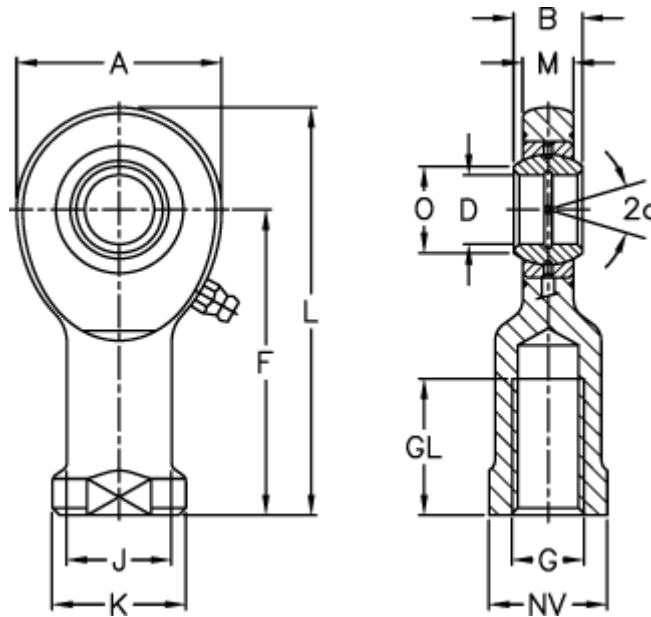

Data Sheet

Article number: 03480080
Description: Fluro Rod end EIL 80
Note: 80

Measures

A	= 180	J	= 95
a (degrees)	= 6	K	= 110
B	= 55	L	= 320
D	= 80	M	= 47
Dynamic drive (kN)	= 400	NV	= 100
F	= 230	O	= 89.4
g	= M64x4	Static drive kN	= 752
GL	= 85	Weight	= 12000